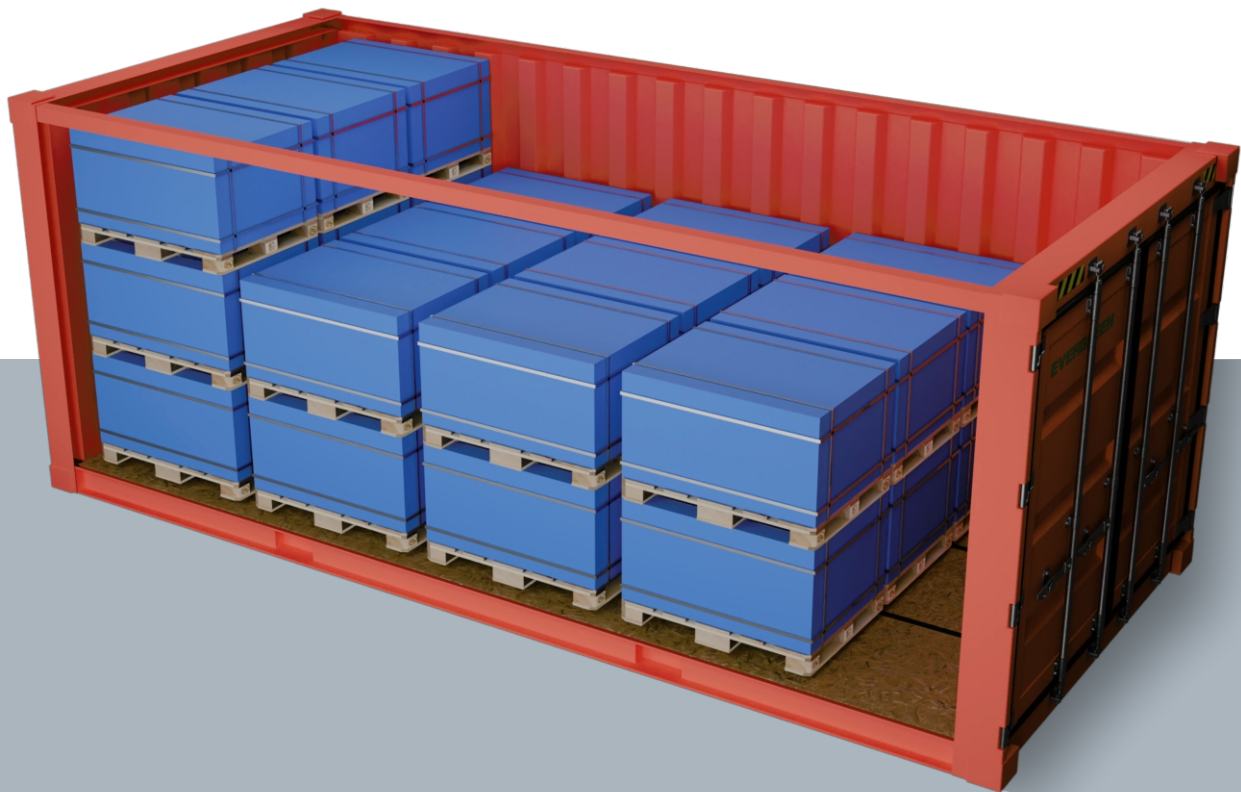

PINE WOOD PALLET PACKAGING DETAILS

20 MM Porcelain Paving

*Made from 100% Recycled Paper

Size in MM	Box		
	PCS	KGS	SQ.MT
600x600MM 20MM Thickness	2	32	0.72

Laying Pattern

3	2	2	2
3	2	2	2
3	2	2	2

Packing Standard :

Box per Pallet	Container (20 Feet)			
	PALLET	BOX	SQ.MT	GROSS KGS
32	27	864	622.08	27500

*Made from 100% Recycled Paper

Size in MM	Box		
	PCS	KGS	SQ.MT
600x900MM 20MM Thickness	2	36.80	0.54

Laying Pattern

2	2	2	2	2	2
1	1				
1	1	1			
2	2	2	2	2	2

Packing Standard :

Box per Pallet	Container (20 Feet)			
	PALLET	BOX	SQ.MT	GROSS KGS
40	29	1160	626.40	27000

*Made from 100% Recycled Paper

Size in MM	Box		
	PCS	KGS	SQ.MT
600x1200MM 20MM Thickness	2	32.50	0.72

Laying Pattern

Packing Standard :

Box per Pallet	Container (20 Feet)			
	PALLET	BOX	SQ.MT	GROSS KGS
28	31	868	624.96	27500

LANCOSA CERAMIC LLP

SR.No.194, Jetpar road,B/H Sevan Cera Mall,
Bela-Rangapr, Morbi.