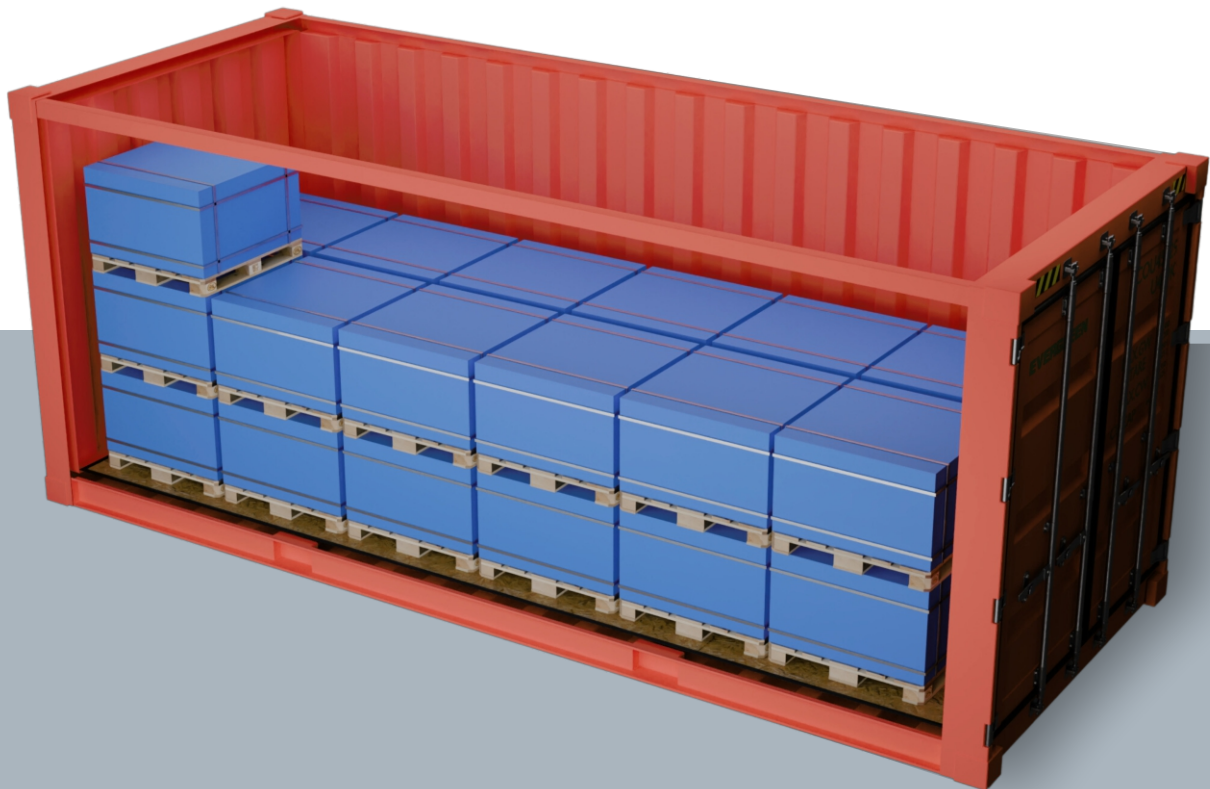

# STANDARD WOODEN PALLET PACKAGING DETAILS

\*Made from 100% Recycled Paper

**600x600MM** Outdoor Tiles

**12MM** Thickness

Size in MM	Box		
	PCS	KGS	SQ.MT
<b>600x600MM</b> 12MM Thickness	3	28	1.08

Laying Pattern

## Packing Standard :

Box per Pallet	Container (20 Feet)			
	PALLET	BOX	SQ.MT	GROSS KGS
40	25	1000	1080	28000