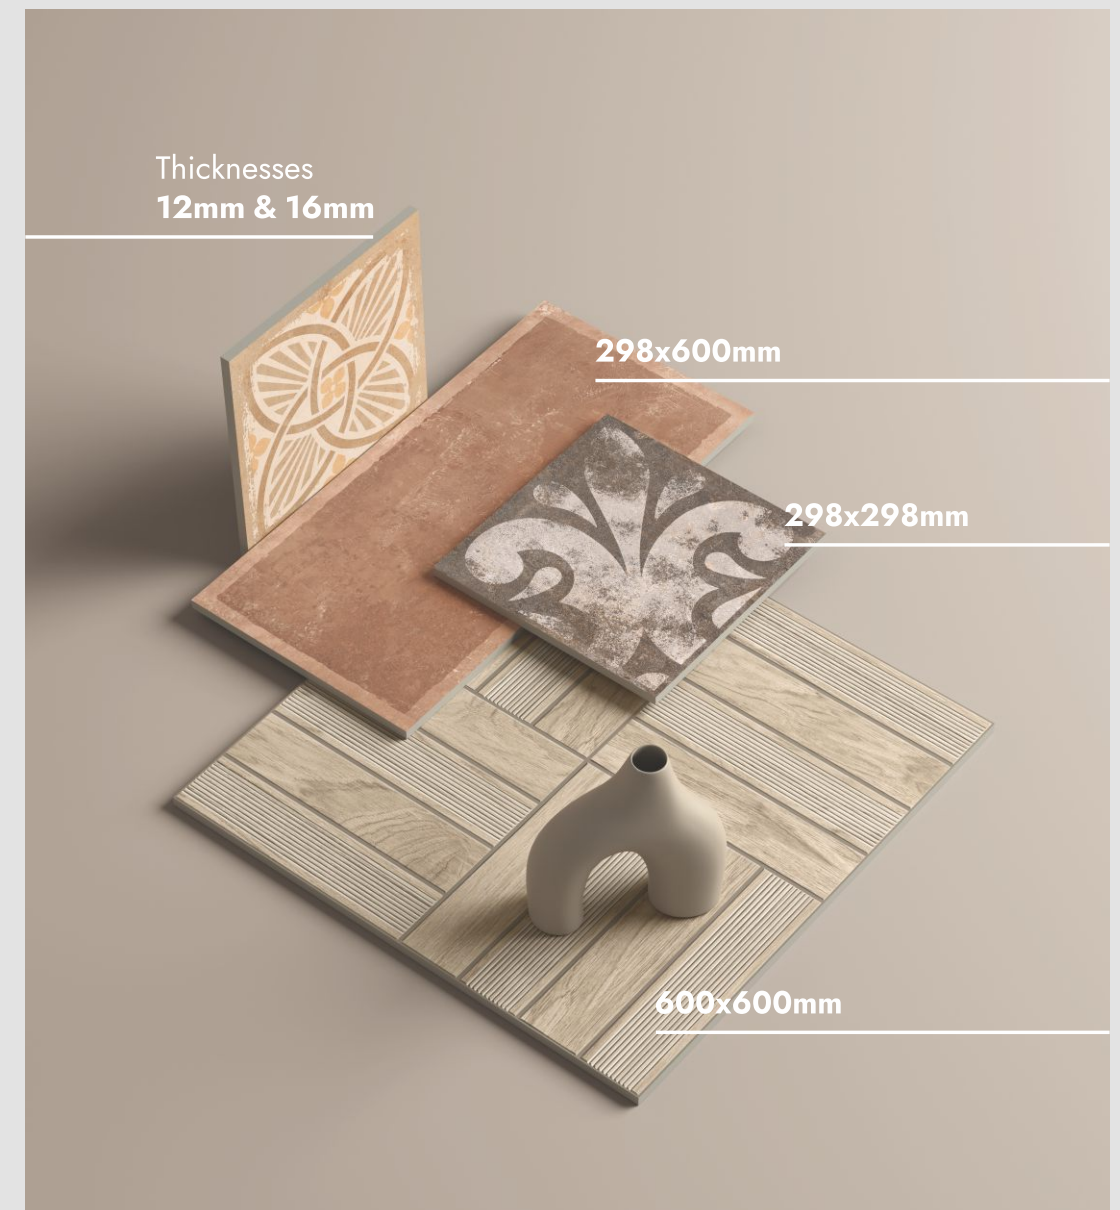

01_ Presenting

The Grip That Does Not Let You Slip

The modern world demands aesthetics and safety to build enduringly affluent spaces. Our Collection is brought to life with the motive to recreate your outdoors with a perfect balance of safety, durability, and style. The collection is engineered with an R10 surface, one of the best in the industry for patios, outdoor pathways, garden walkways, parking, etc. When exposed to water or any outdoor elements, the surface prevents slipperiness and ensures a sleek and urbane look in any weather condition. Indulge in the comforting designs of the collection exclusively inspired by outdoor aesthetics.

Outdoor
Collection

R10 Surface

12mm&16mm Thicknesses

02_ Balancing STRENGTH & STYLE

Available in a variety of colors, textures, and sizes, the collection caters to diverse architectural needs. The 12mm & 16mm thicknesses also contribute to the resilience and structural integrity of the collection.