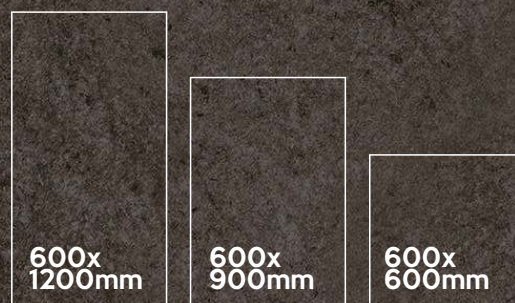

AVAILABLE SIZE IN :

R11

20MM

OUTDOOR PORCELAIN TILES

HAMMERSTONE BLACK —

20mm | OUTDOOR PORCELAIN

600X600mm | 60X60cm | 600X900mm | 60X90cm
600X1200mm | 60X120cm

600x
900mm HAMMERSTONE
BLACK