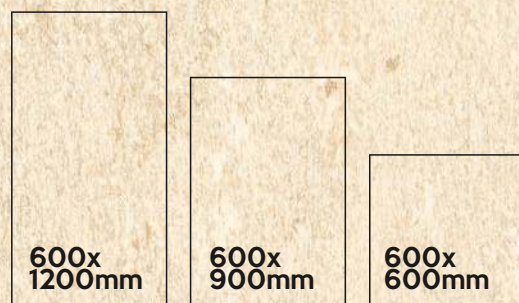

R11

20MM

OUTDOOR PORCELAIN TILES