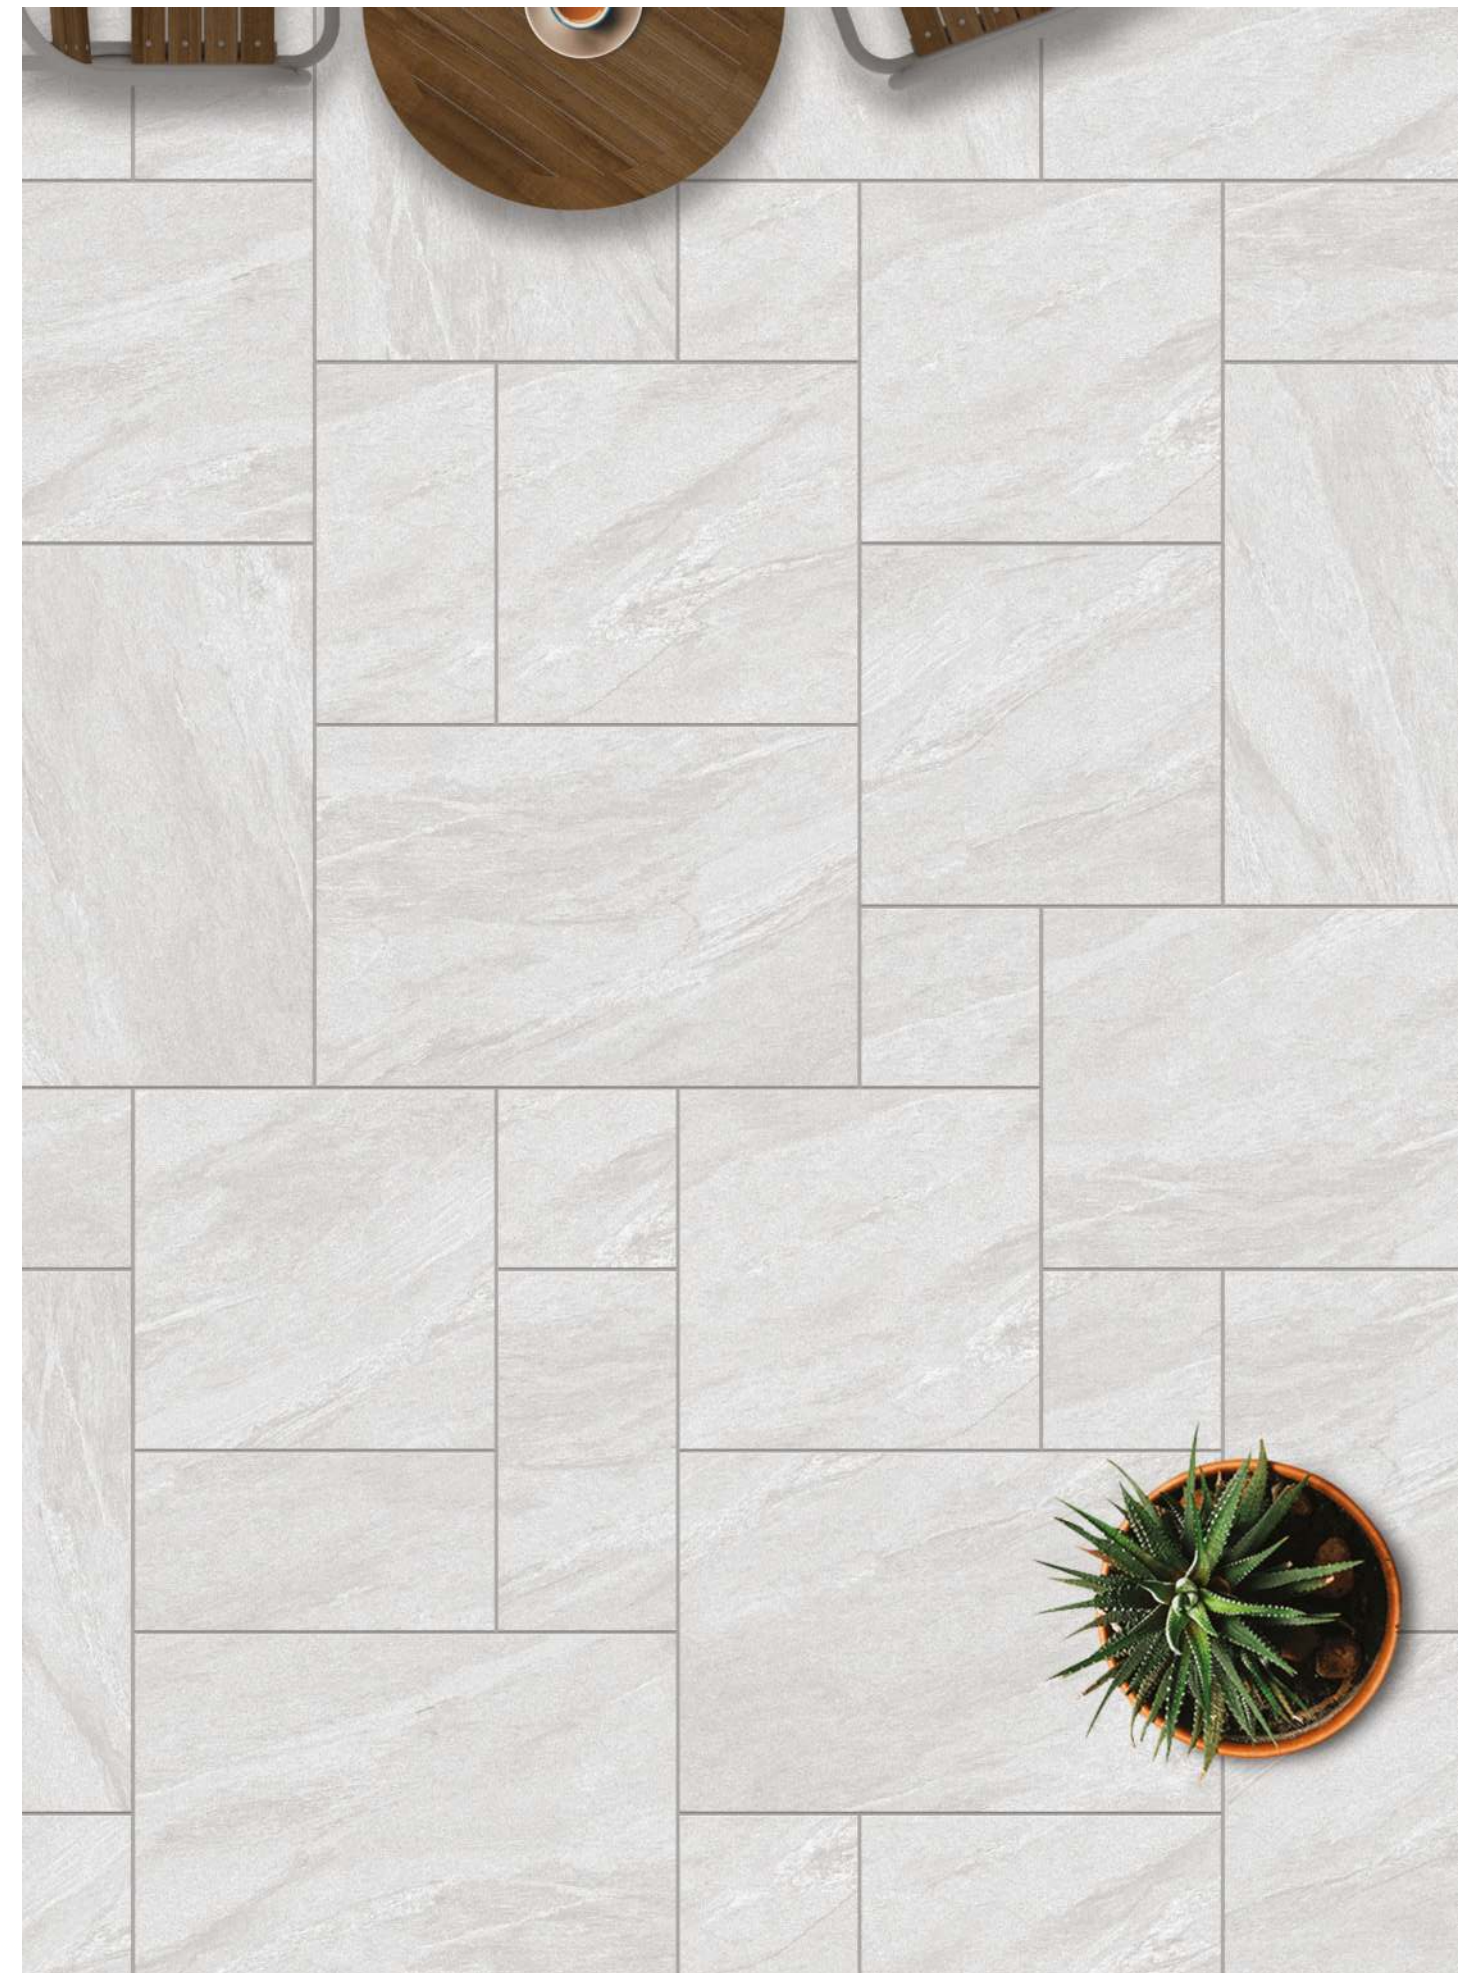

Stain Resistant

Resistance to Chemicals

Easy to Clean

20mm | OUTDOOR PORCELAIN TILES

600X600mm | 60X60cm | 600X900mm | 60X90cm
600X1200mm | 60X120cm

PATIO PACK LAYING SOLUTIONS

Lancosa outdoor porcelain is a high-quality and durable flooring material that is designed to withstand the rigors of outdoor environments. It provides both functional and aesthetic benefits, making it a popular choice for outdoor design.