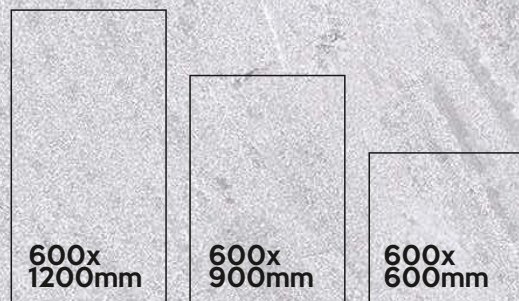

COLORS AVAILABLE IN THIS SERIES

DUNSTONE Series

AVAILABLE SIZE IN :