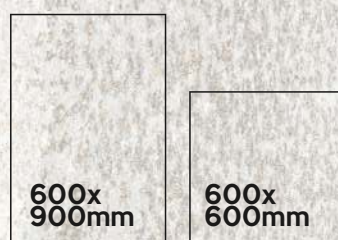

COLORS AVAILABLE IN THIS SERIES

NOVA
Series

AVAILABLE SIZE IN :