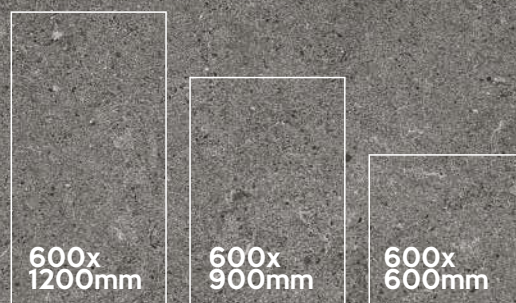

AVAILABLE SIZE IN :

R11

20MM

OUTDOOR PORCELAIN TILES

STONE BLACK —

20mm | OUTDOOR PORCELAIN TILES

600X600mm | 60X60cm | 600X900mm | 60X90cm

600X1200mm | 60X120cm