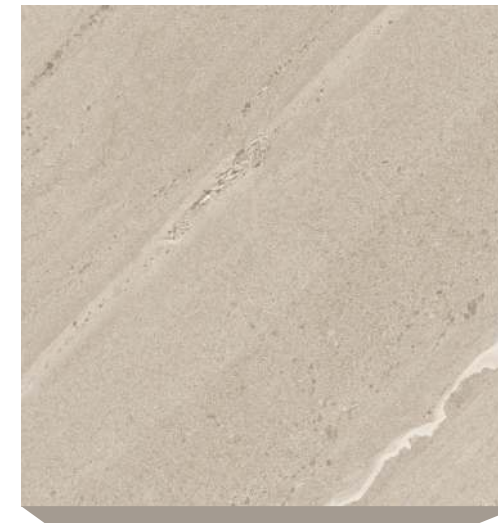

600X600mm | 60X60cm | 600X900mm | 60X90cm
600X1200mm | 60X120cm

600x
1200mm
**LASTLE
BEIGE**

COLORS AVAILABLE IN THIS SERIES

GALAXY Series

GALAXY SILVER —

10 Random

GALAXY BLACK —

10 Random