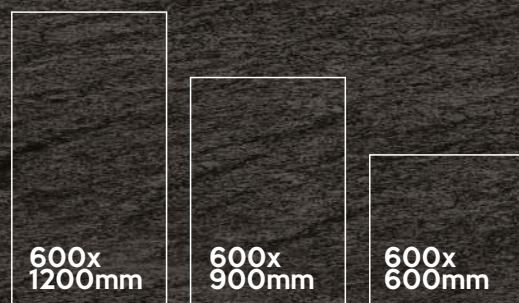

COLORS AVAILABLE IN THIS SERIES

CAPSTONE Series

AVAILABLE SIZE IN :