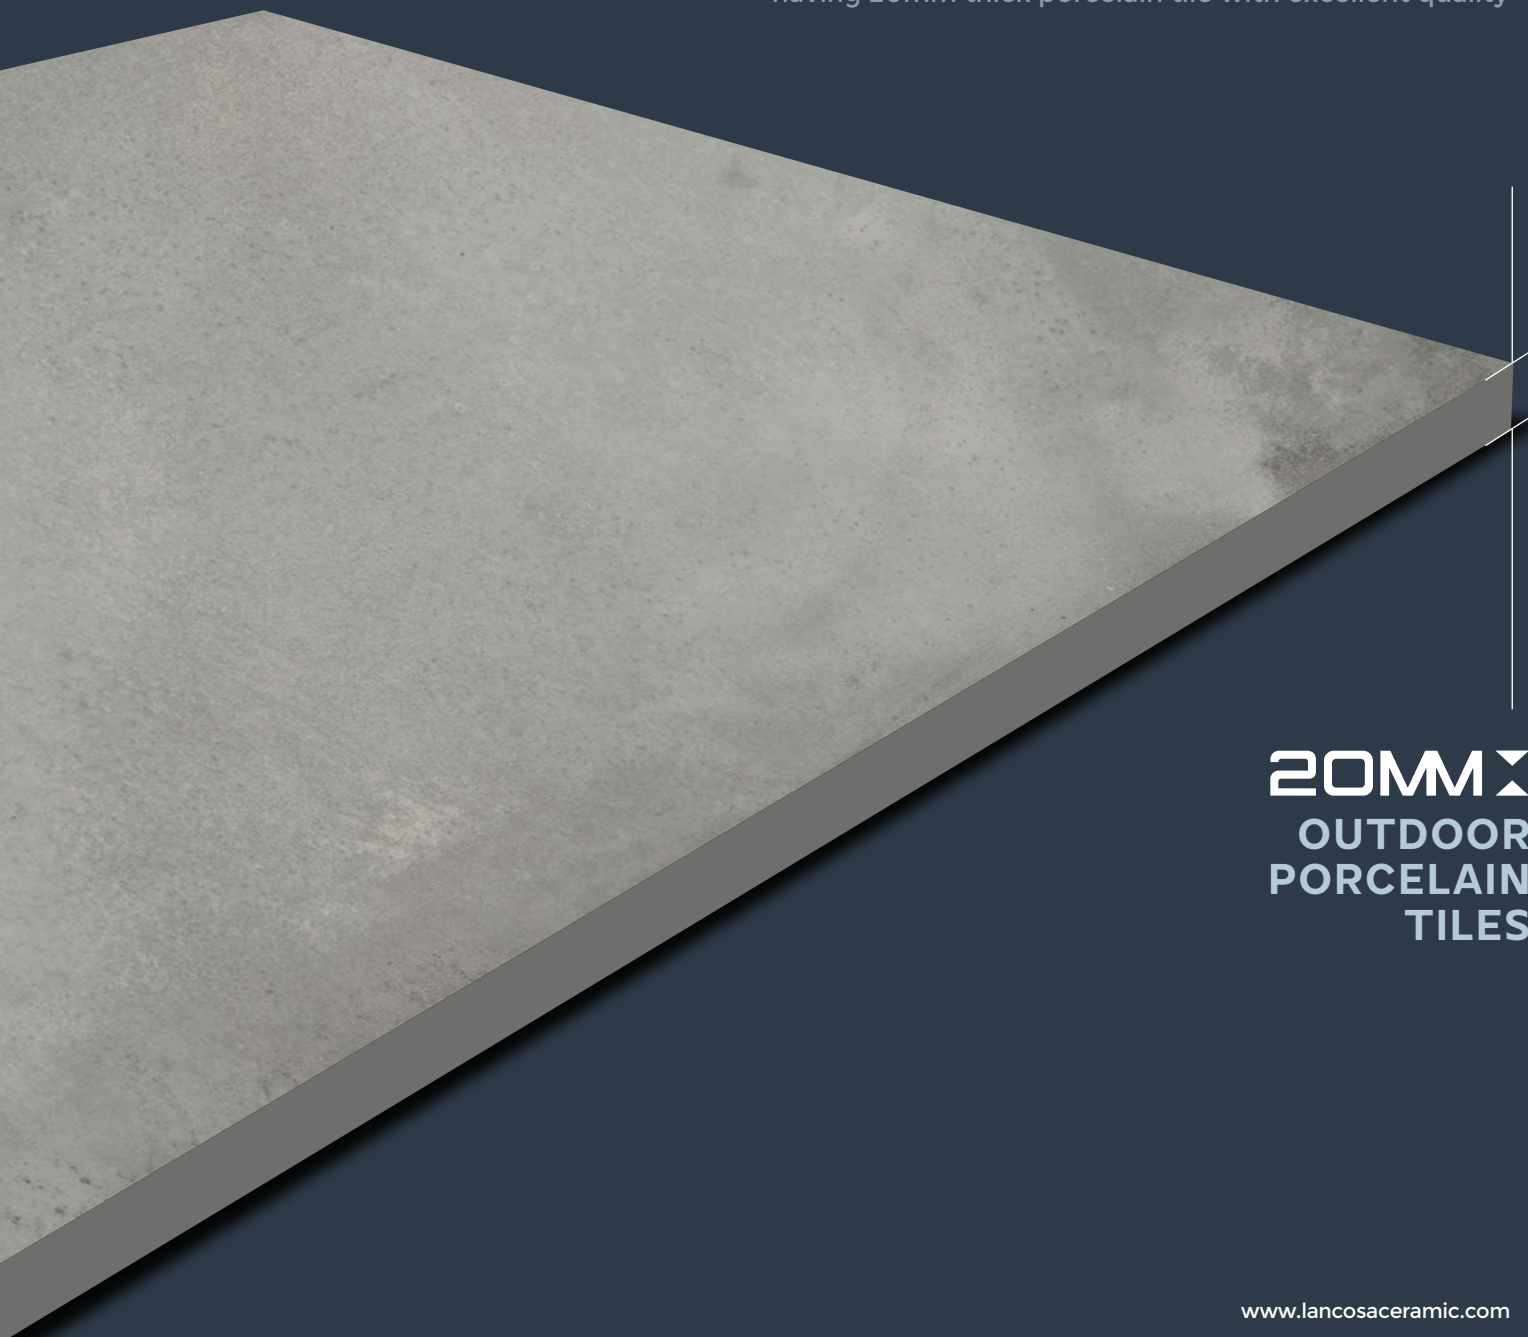

**STONE LIKE
PORCELAIN TILES
WITH COLOR BODY
AND STONE-LIKE
TEXTURE IDEAL USE
IN EXTERIOR
LANDSCAPE
AND LIVING AREAS.**

The possibilities in porcelain are endless with Lancosa Out door porcelain tiles with 20mm thickness. Their potential applications quadruple and acquire a new dimension. Banking on an innovative product full of character, Lancosa having 20mm thick porcelain tile with excellent quality

20MM
OUTDOOR
PORCELAIN
TILES