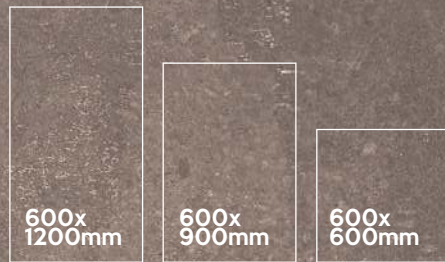

COASTAL GREY

AVAILABLE SIZE IN :

10 Random