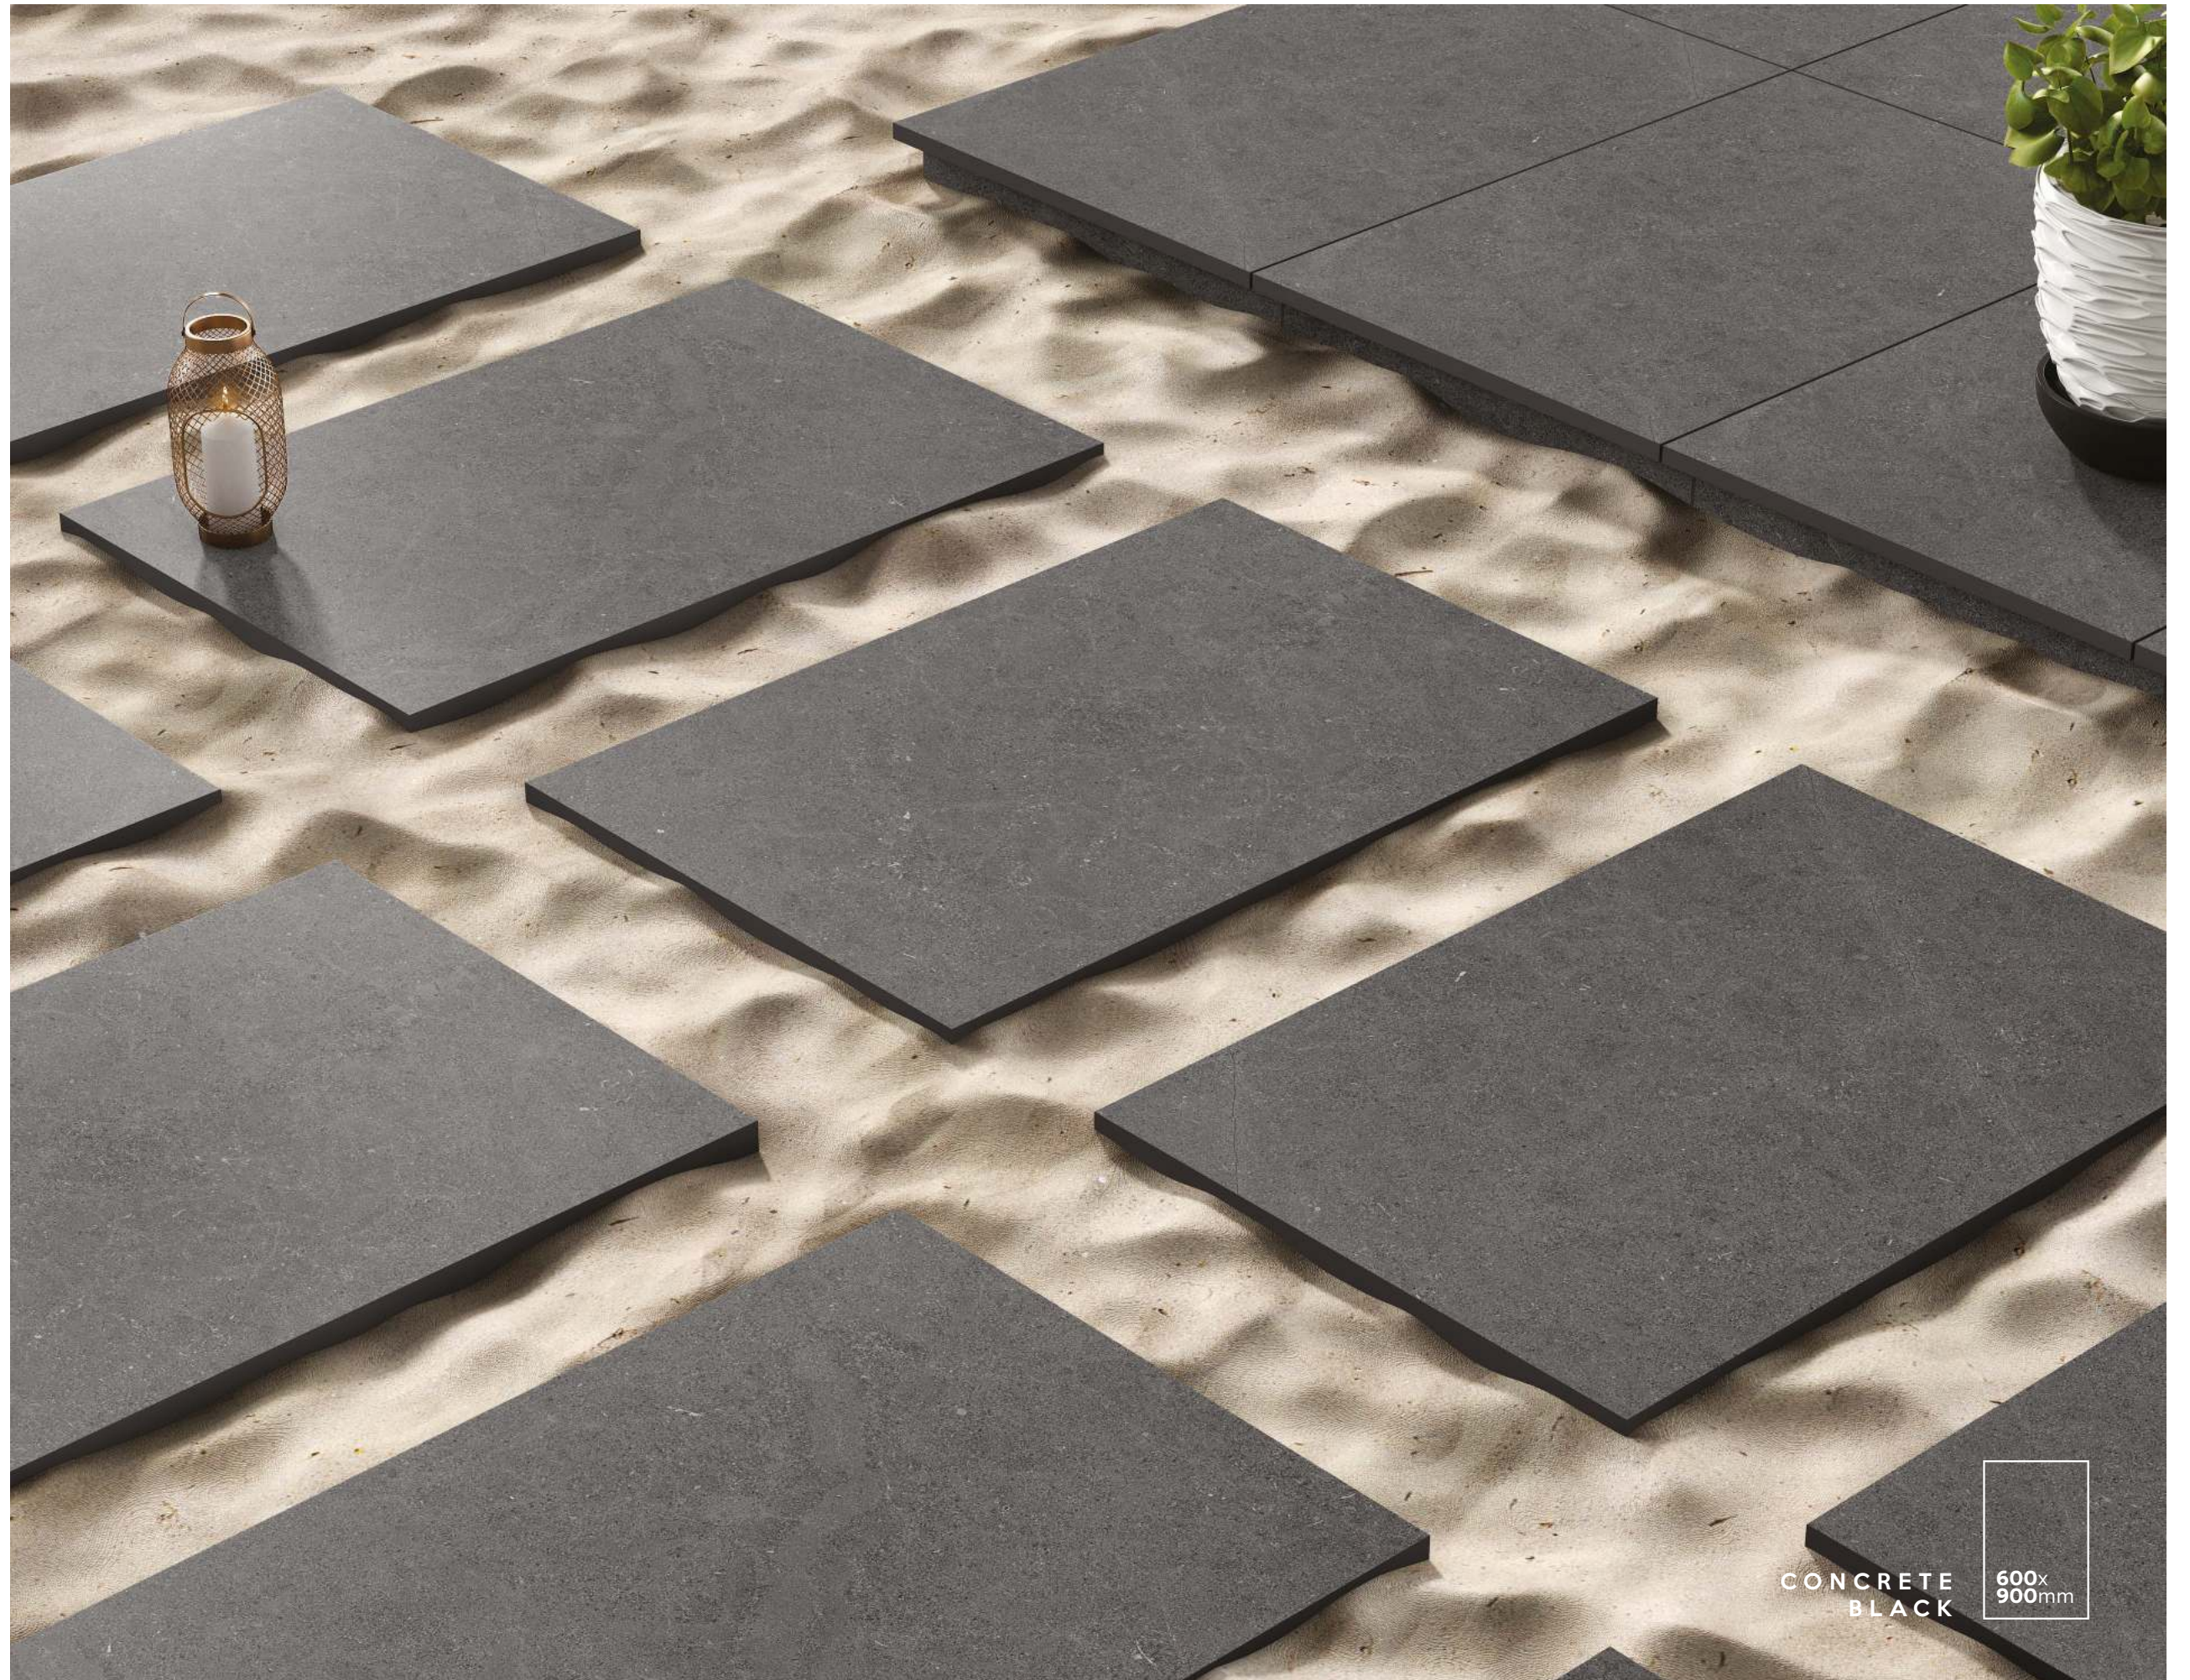

CONCRETE
BLACK 600x900mm