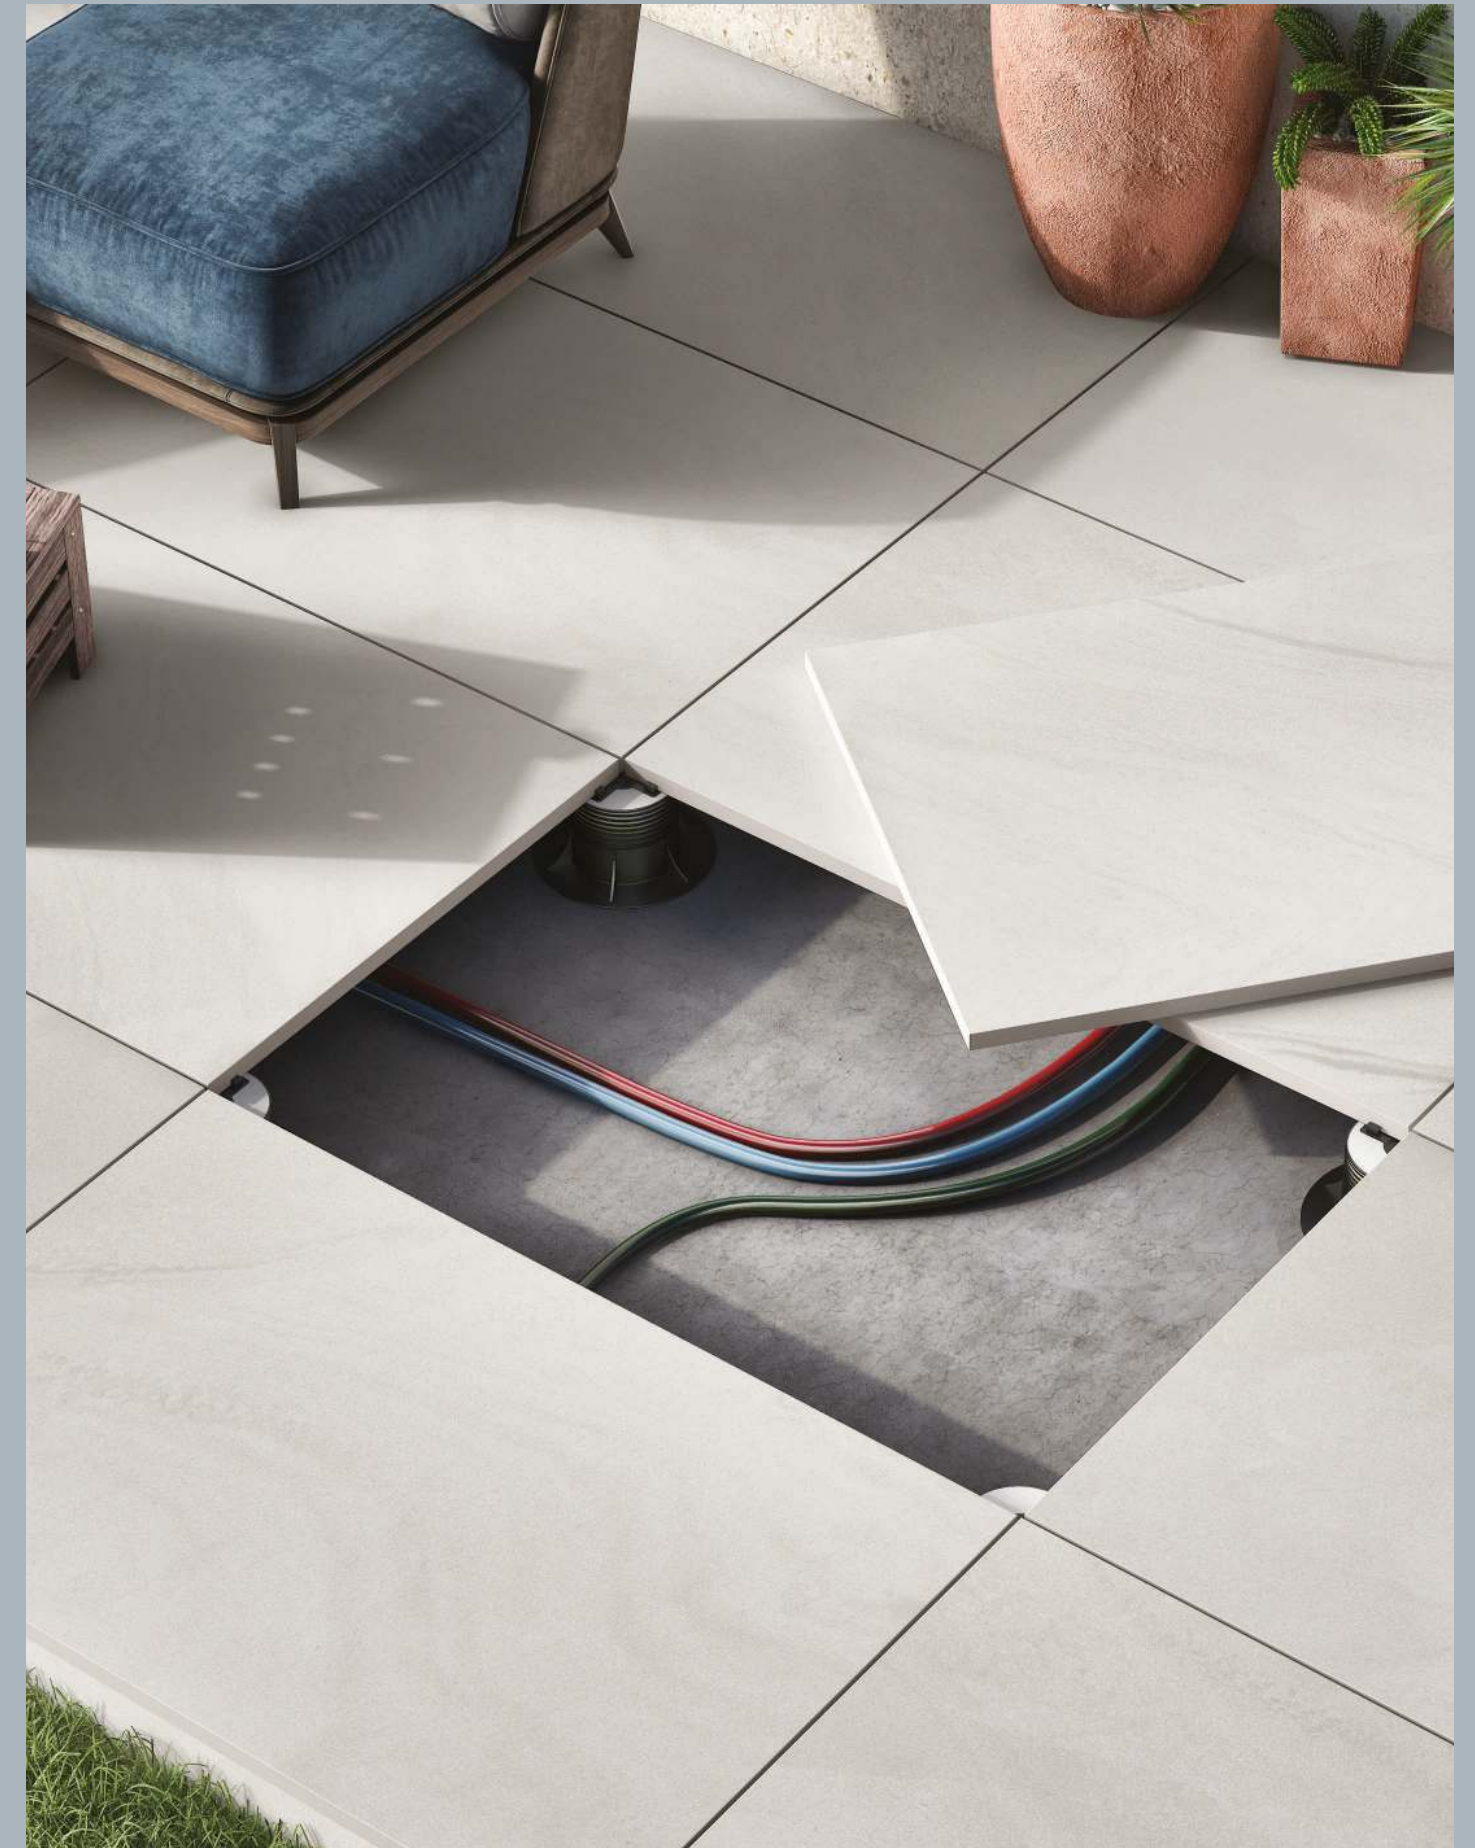

20mm | OUTDOOR PORCELAIN TILES

600X600mm | 60X60cm | 600X900mm | 60X90cm
600X1200mm | 60X120cm

RAISED PEDESTAL LAYING

20mm porcelain stoneware slabs can be used in conjunction with a support framework consisting of polypropylene bearing struts.

The support is fully adjustable and allows the creation, on any substrate, of raised floors, allowing for the installation of electrical and water systems in the cavity below.