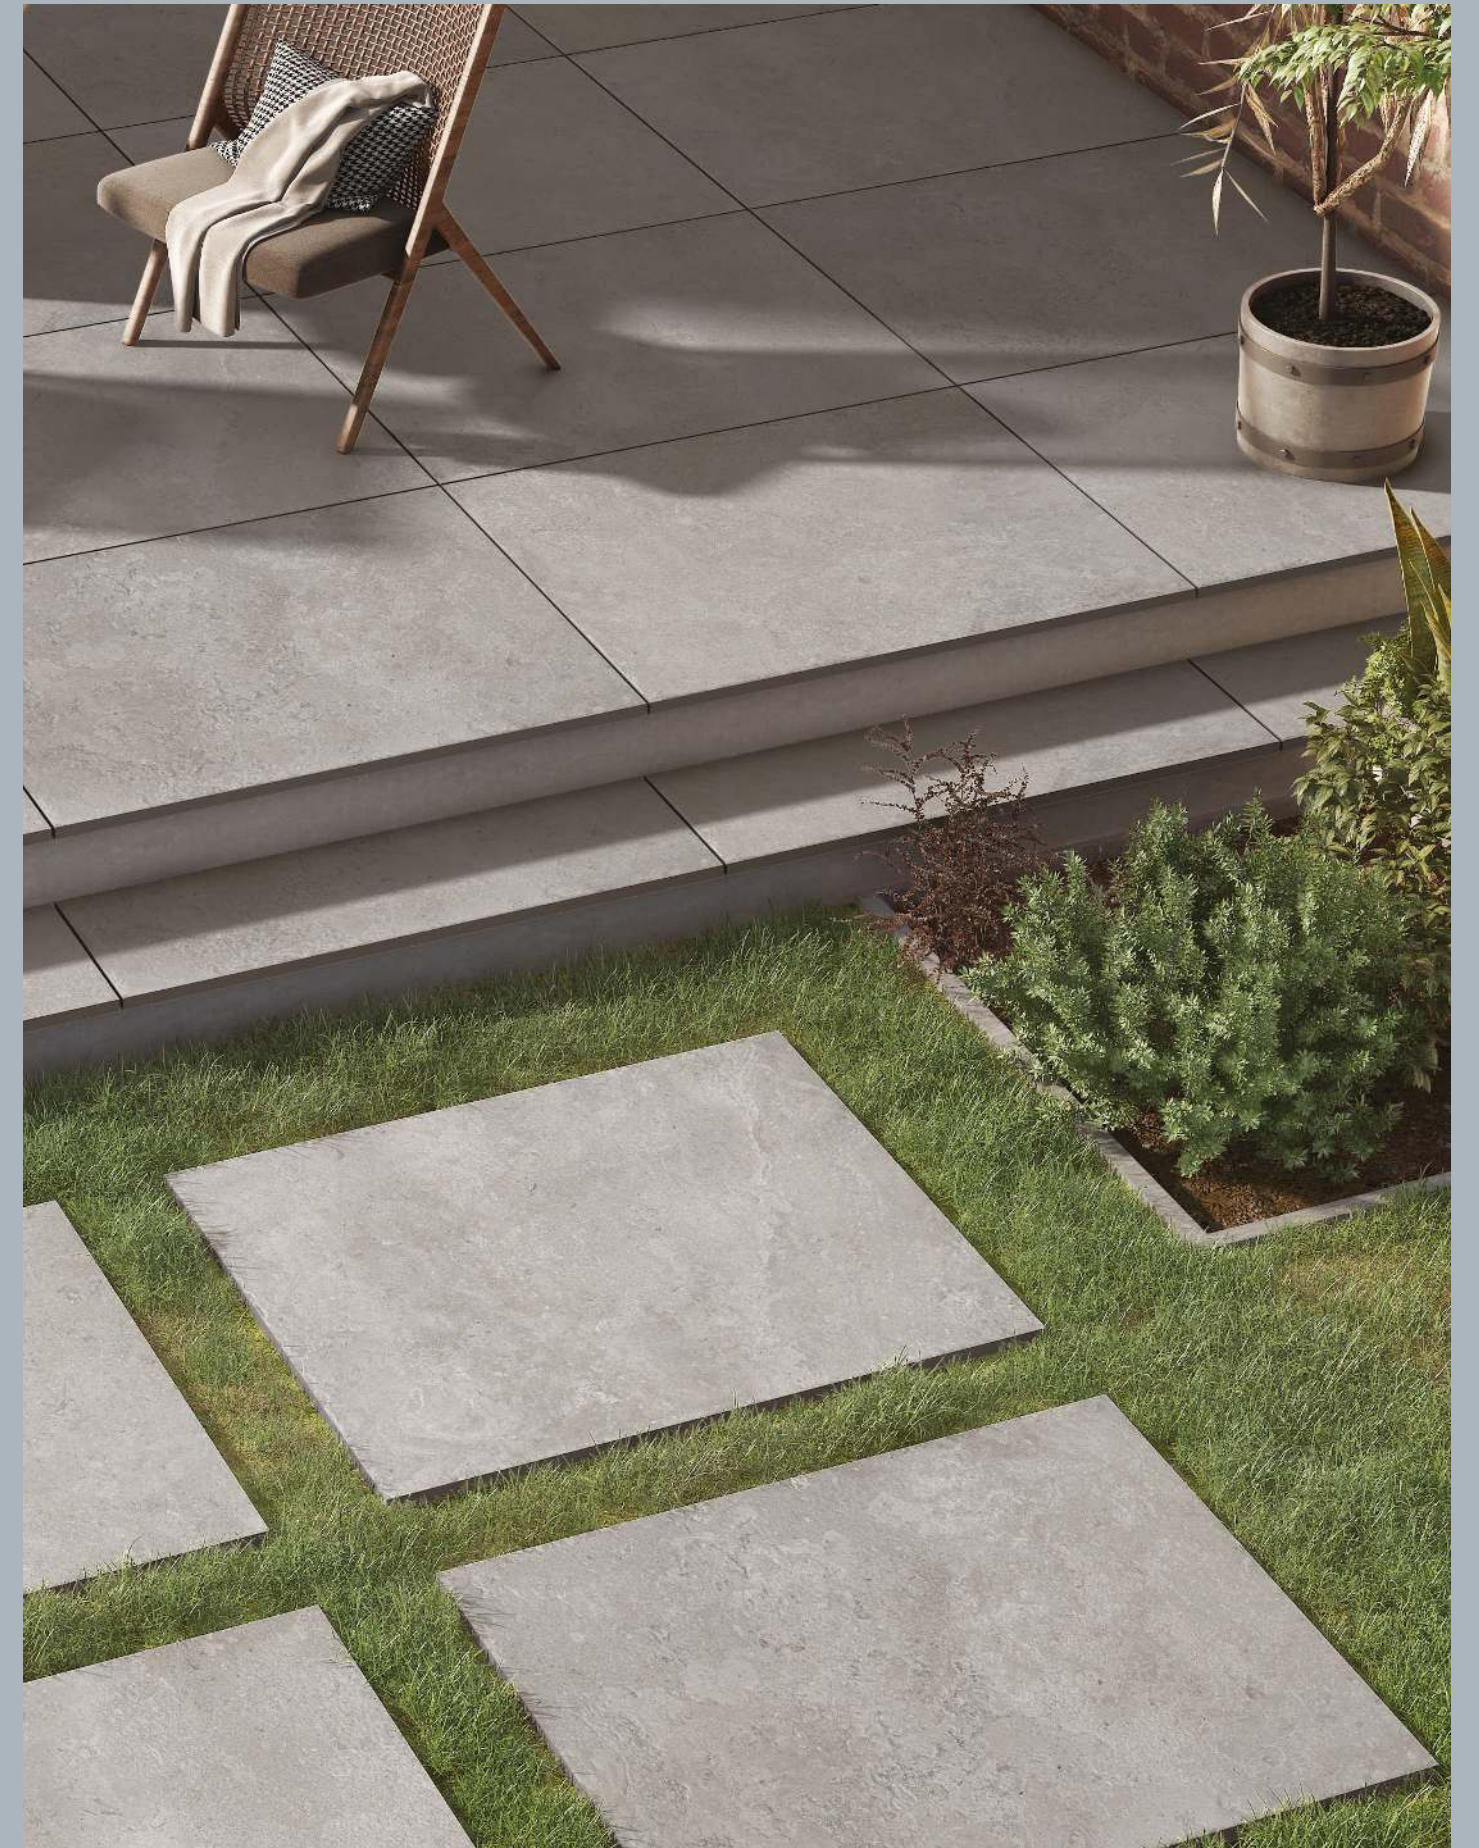

20mm | OUTDOOR PORCELAIN TILES

600X600mm | 60X60cm | 600X900mm | 60X90cm
600X1200mm | 60X120cm

INSTALLATION ON GRASS

Where there are lawns, be they in public areas or private homes, the tiles must be dry laid on top of this grass without using any building adhesives. This allows users to change the paving at any time, reusing the same material several times.