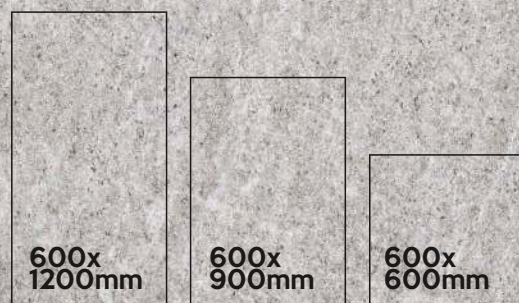

R11

20MM

OUTDOOR
PORCELAIN TILES