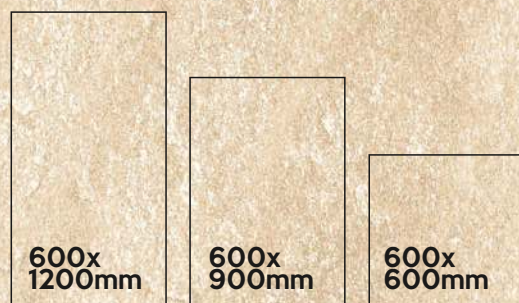

COLORS AVAILABLE IN THIS SERIES

LASTLE Series

AVAILABLE SIZE IN :