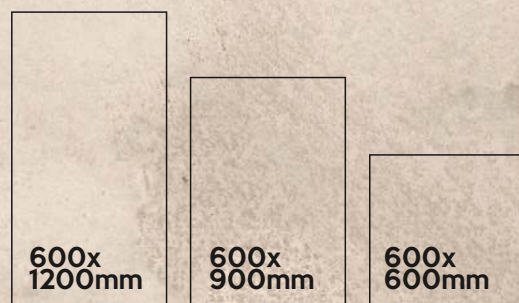

600X600mm | 60X60cm | 600X900mm | 60X90cm

600X1200mm | 60X120cm

600x
900mm
DESERT
GREY

COLORS AVAILABLE IN THIS SERIES

FROZEN
Series

AVAILABLE SIZE IN :

FROZEN ASH

6 Random