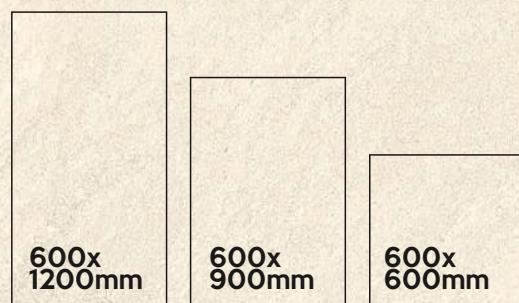

OUTDOOR PORCELAIN TILES

STONE WAVE BEIGE —

20mm | OUTDOOR PORCELAIN TILES

600X600mm | 60X60cm | 600X900mm | 60X90cm
600X1200mm | 60X120cm

600x
900mm

STONE WAVE
BEIGE

COLORS AVAILABLE IN THIS SERIES

MOUNTAIN Series

AVAILABLE SIZE IN :

MOUNTAIN WHITE

4 Random

MOUNTAIN BEIGE

4 Random

MOUNTAIN BEIGE —

20mm | OUTDOOR PORCELAIN TILES

600X600mm | 60X60cm | 600X900mm | 60X90cm