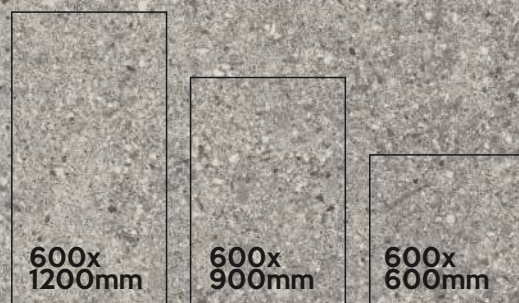

COLORS AVAILABLE IN THIS SERIES

SHELLSTONE Series

AVAILABLE SIZE IN :