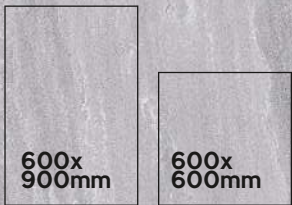

KANDLA GREY

AVAILABLE SIZE IN :

30 Random

KANDLA
GREY

R11

20MM

OUTDOOR
PORCELAIN TILES