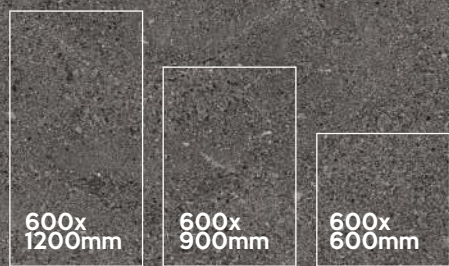

CONCRETE BLACK

AVAILABLE SIZE IN :

4 Random