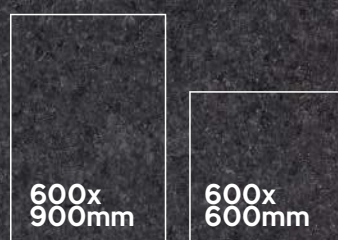

COLORS AVAILABLE IN THIS SERIES

ARDESIA
Series

AVAILABLE SIZE IN :