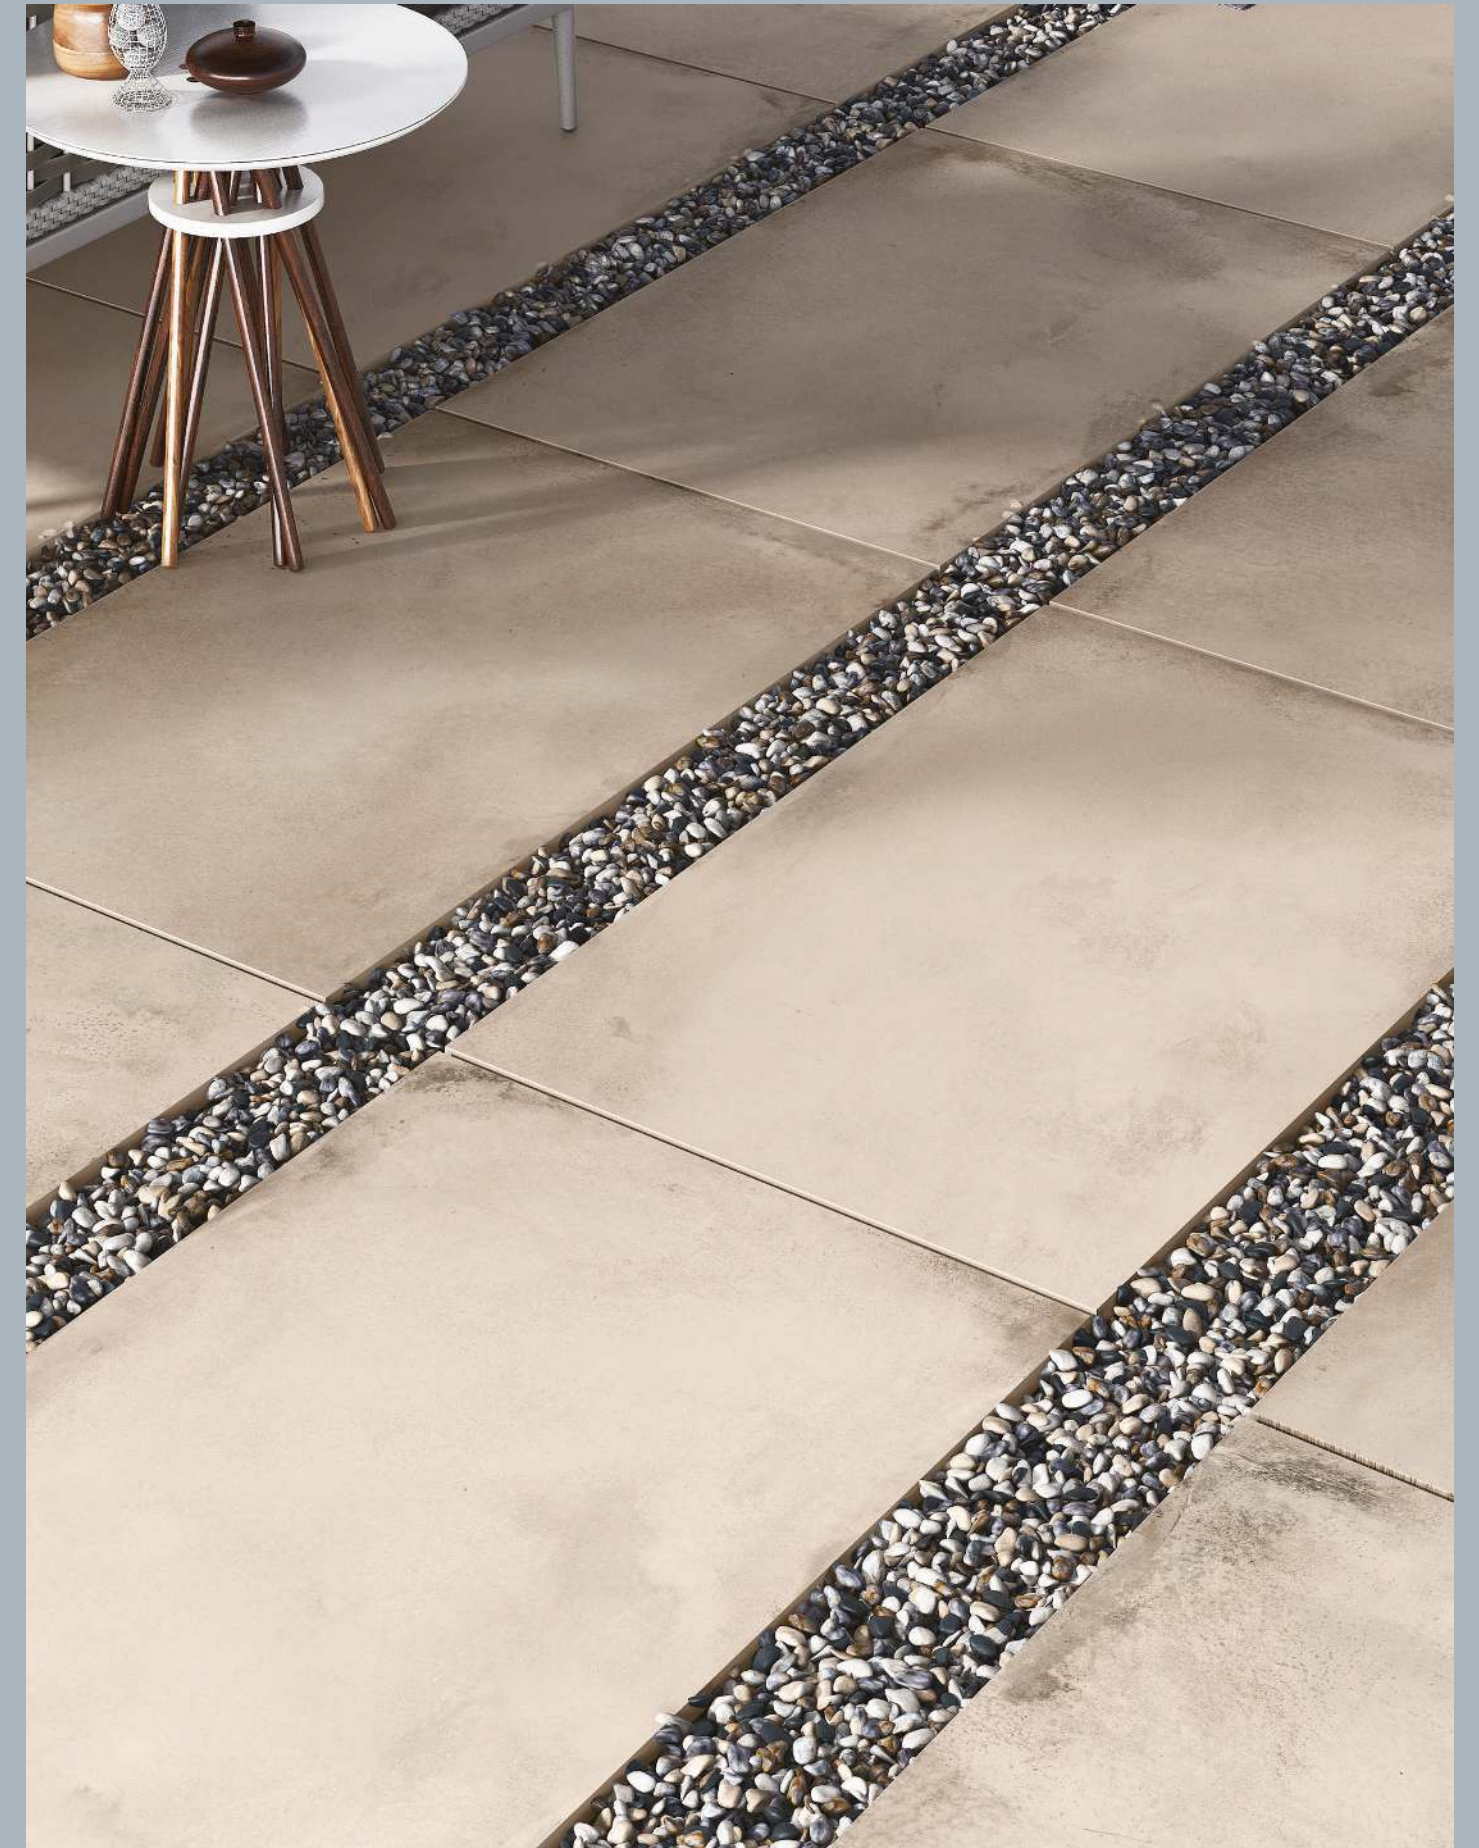

20mm | OUTDOOR PORCELAIN TILES

600X600mm | 60X60cm | 600X900mm | 60X90cm
600X1200mm | 60X120cm

INSTALLATION ON GRAVEL

Apart from the attractive decorative effects that can be created, this system is particularly recommended in areas where drainage of the water in the underlying soil is a problem, and also for cement or concrete laying beds, such as on balconies or terraces.