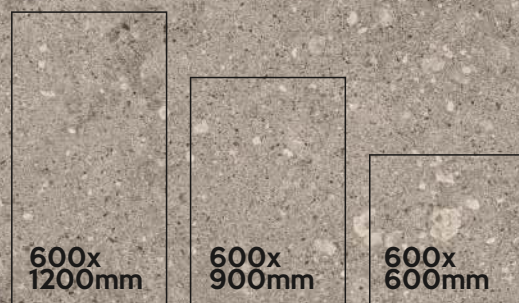

COLORS AVAILABLE IN THIS SERIES

RIVERSTONE Series

AVAILABLE SIZE IN :