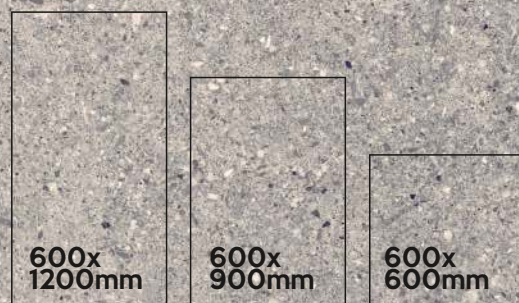

R11

20MM

OUTDOOR
PORCELAIN TILES