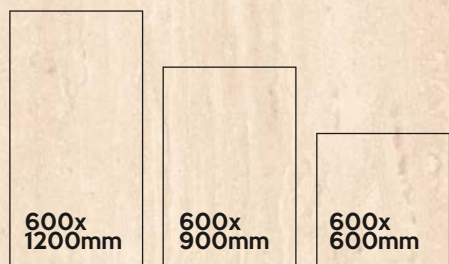

TRAVENTINO CREMA

AVAILABLE SIZE IN :

5 Random

TRAVENTINO
CREMA

600x
1200mm

R11

20MM

OUTDOOR
PORCELAIN TILES