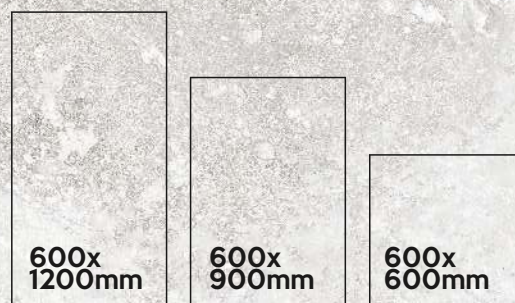

OPAL WHITE —

20mm | OUTDOOR PORCELAIN

600X600mm | 60X60cm | 600X900mm | 60X90cm
600X1200mm | 60X120cm

600x900mm
OPAL
WHITE

COLORS AVAILABLE IN THIS SERIES

TERRAZZO

Series

AVAILABLE SIZE IN :