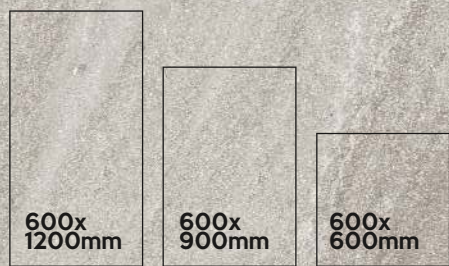

20MM

OUTDOOR
PORCELAIN TILES

VOLAKAS
BIANCO

AVAILABLE SIZE IN :

5 Random

VOLAKAS
BIANCO

600x
900mm

TRAVENTINO CREMA