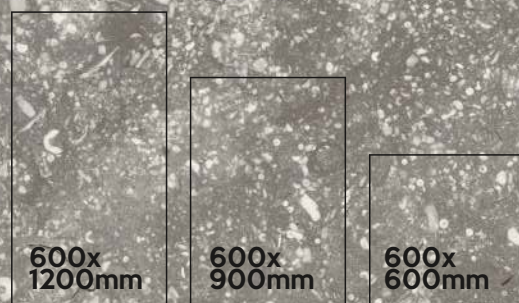

20mm | OUTDOOR PORCELAIN

600X600mm | 60X60cm | 600X900mm | 60X90cm

600X1200mm | 60X120cm

600x
900mm

ARDESIA
BLACK

COLORS AVAILABLE IN THIS SERIES

BELGIUMSTONE Series

AVAILABLE SIZE IN :