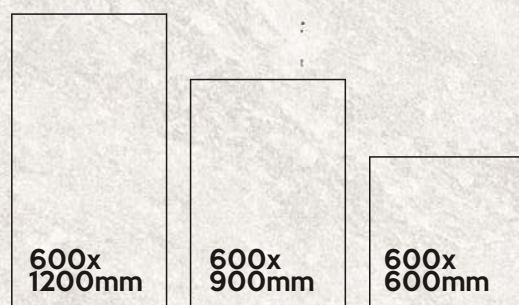

COLORS AVAILABLE IN THIS SERIES

QUARTZ Series

AVAILABLE SIZE IN :