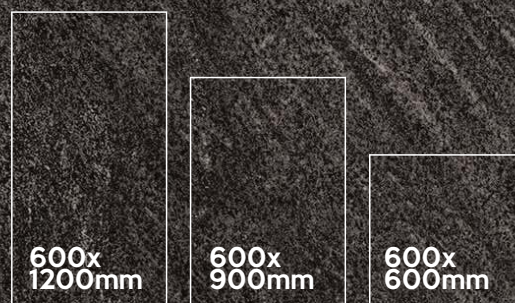

600X1200mm | 60X120cm

**MOUNTAIN
BEIGE
PATIO PACK**

COLORS AVAILABLE IN THIS SERIES

COUNTRY
ANTHRACITE BLACK

9 Random

COUNTRY
ANTHRACITE GREY

9 Random

COUNTRY
ANTHRACITE CREMA

9 Random

COUNTRY
ANTHRACITE
Series

AVAILABLE SIZE IN :

**COUNTRY
ANTHRACITE BLACK** —

20mm | OUTDOOR PORCELAIN TILES

600X600mm | 60X60cm | 600X900mm | 60X90cm
600X1200mm | 60X120cm

600x
900mm

**COUNTRY
ANTHRACITE BLACK**