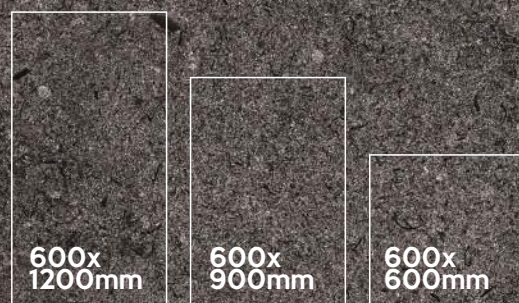

SHELLSTONE GREY —

20mm | OUTDOOR PORCELAIN

600X600mm | 60X60cm | 600X900mm | 60X90cm
600X1200mm | 60X120cm

600x
600mm SHELLSTONE
GREY

COLORS AVAILABLE IN THIS SERIES

REXSTONE Series

AVAILABLE SIZE IN :

—
REXSTONE BLACK