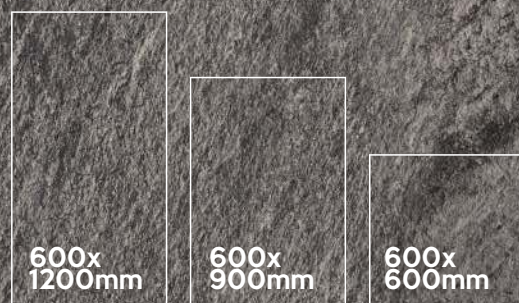

LAVASTONE Series

AVAILABLE SIZE IN :