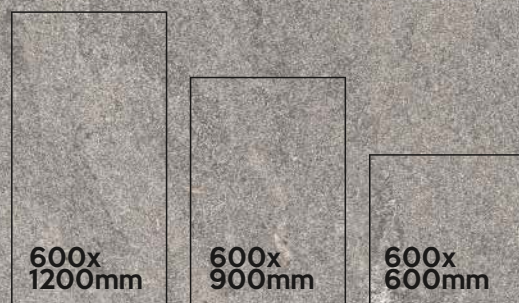

20mm | OUTDOOR PORCELAIN

600X600mm | 60X60cm | 600X900mm | 60X90cm
600X1200mm | 60X120cm

600x
600mm PISANO
BEIGE

COLORS AVAILABLE IN THIS SERIES

EARTHCORE Series

AVAILABLE SIZE IN :

EARTHCORE GREY

5 Random