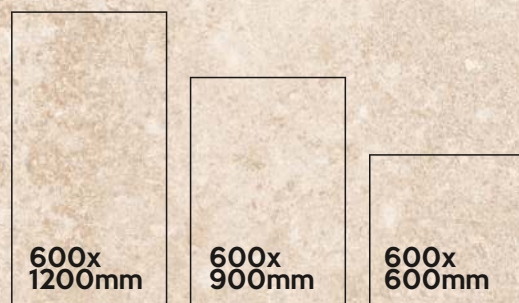

20mm | OUTDOOR PORCELAIN TILES

600X600mm | 60X60cm | 600X900mm | 60X90cm

600X1200mm | 60X120cm

600x
900mm RICHMOND
GREY

COLORS AVAILABLE IN THIS SERIES

CEMENTO Series

AVAILABLE SIZE IN :

CEMENTO CREMA