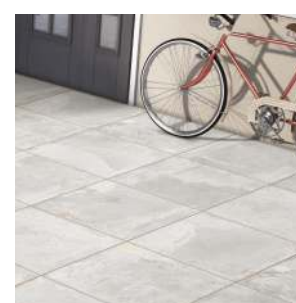

Parking Lots