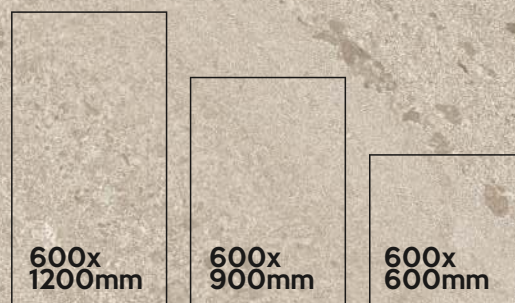

R11

20MM

OUTDOOR PORCELAIN TILES