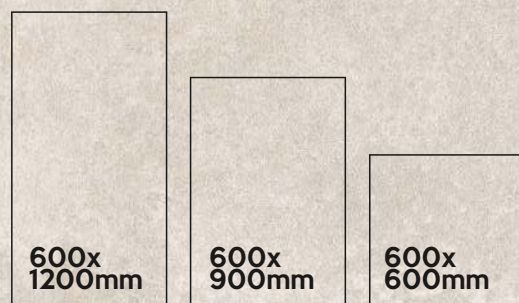

R11

20MM

OUTDOOR
PORCELAIN TILES