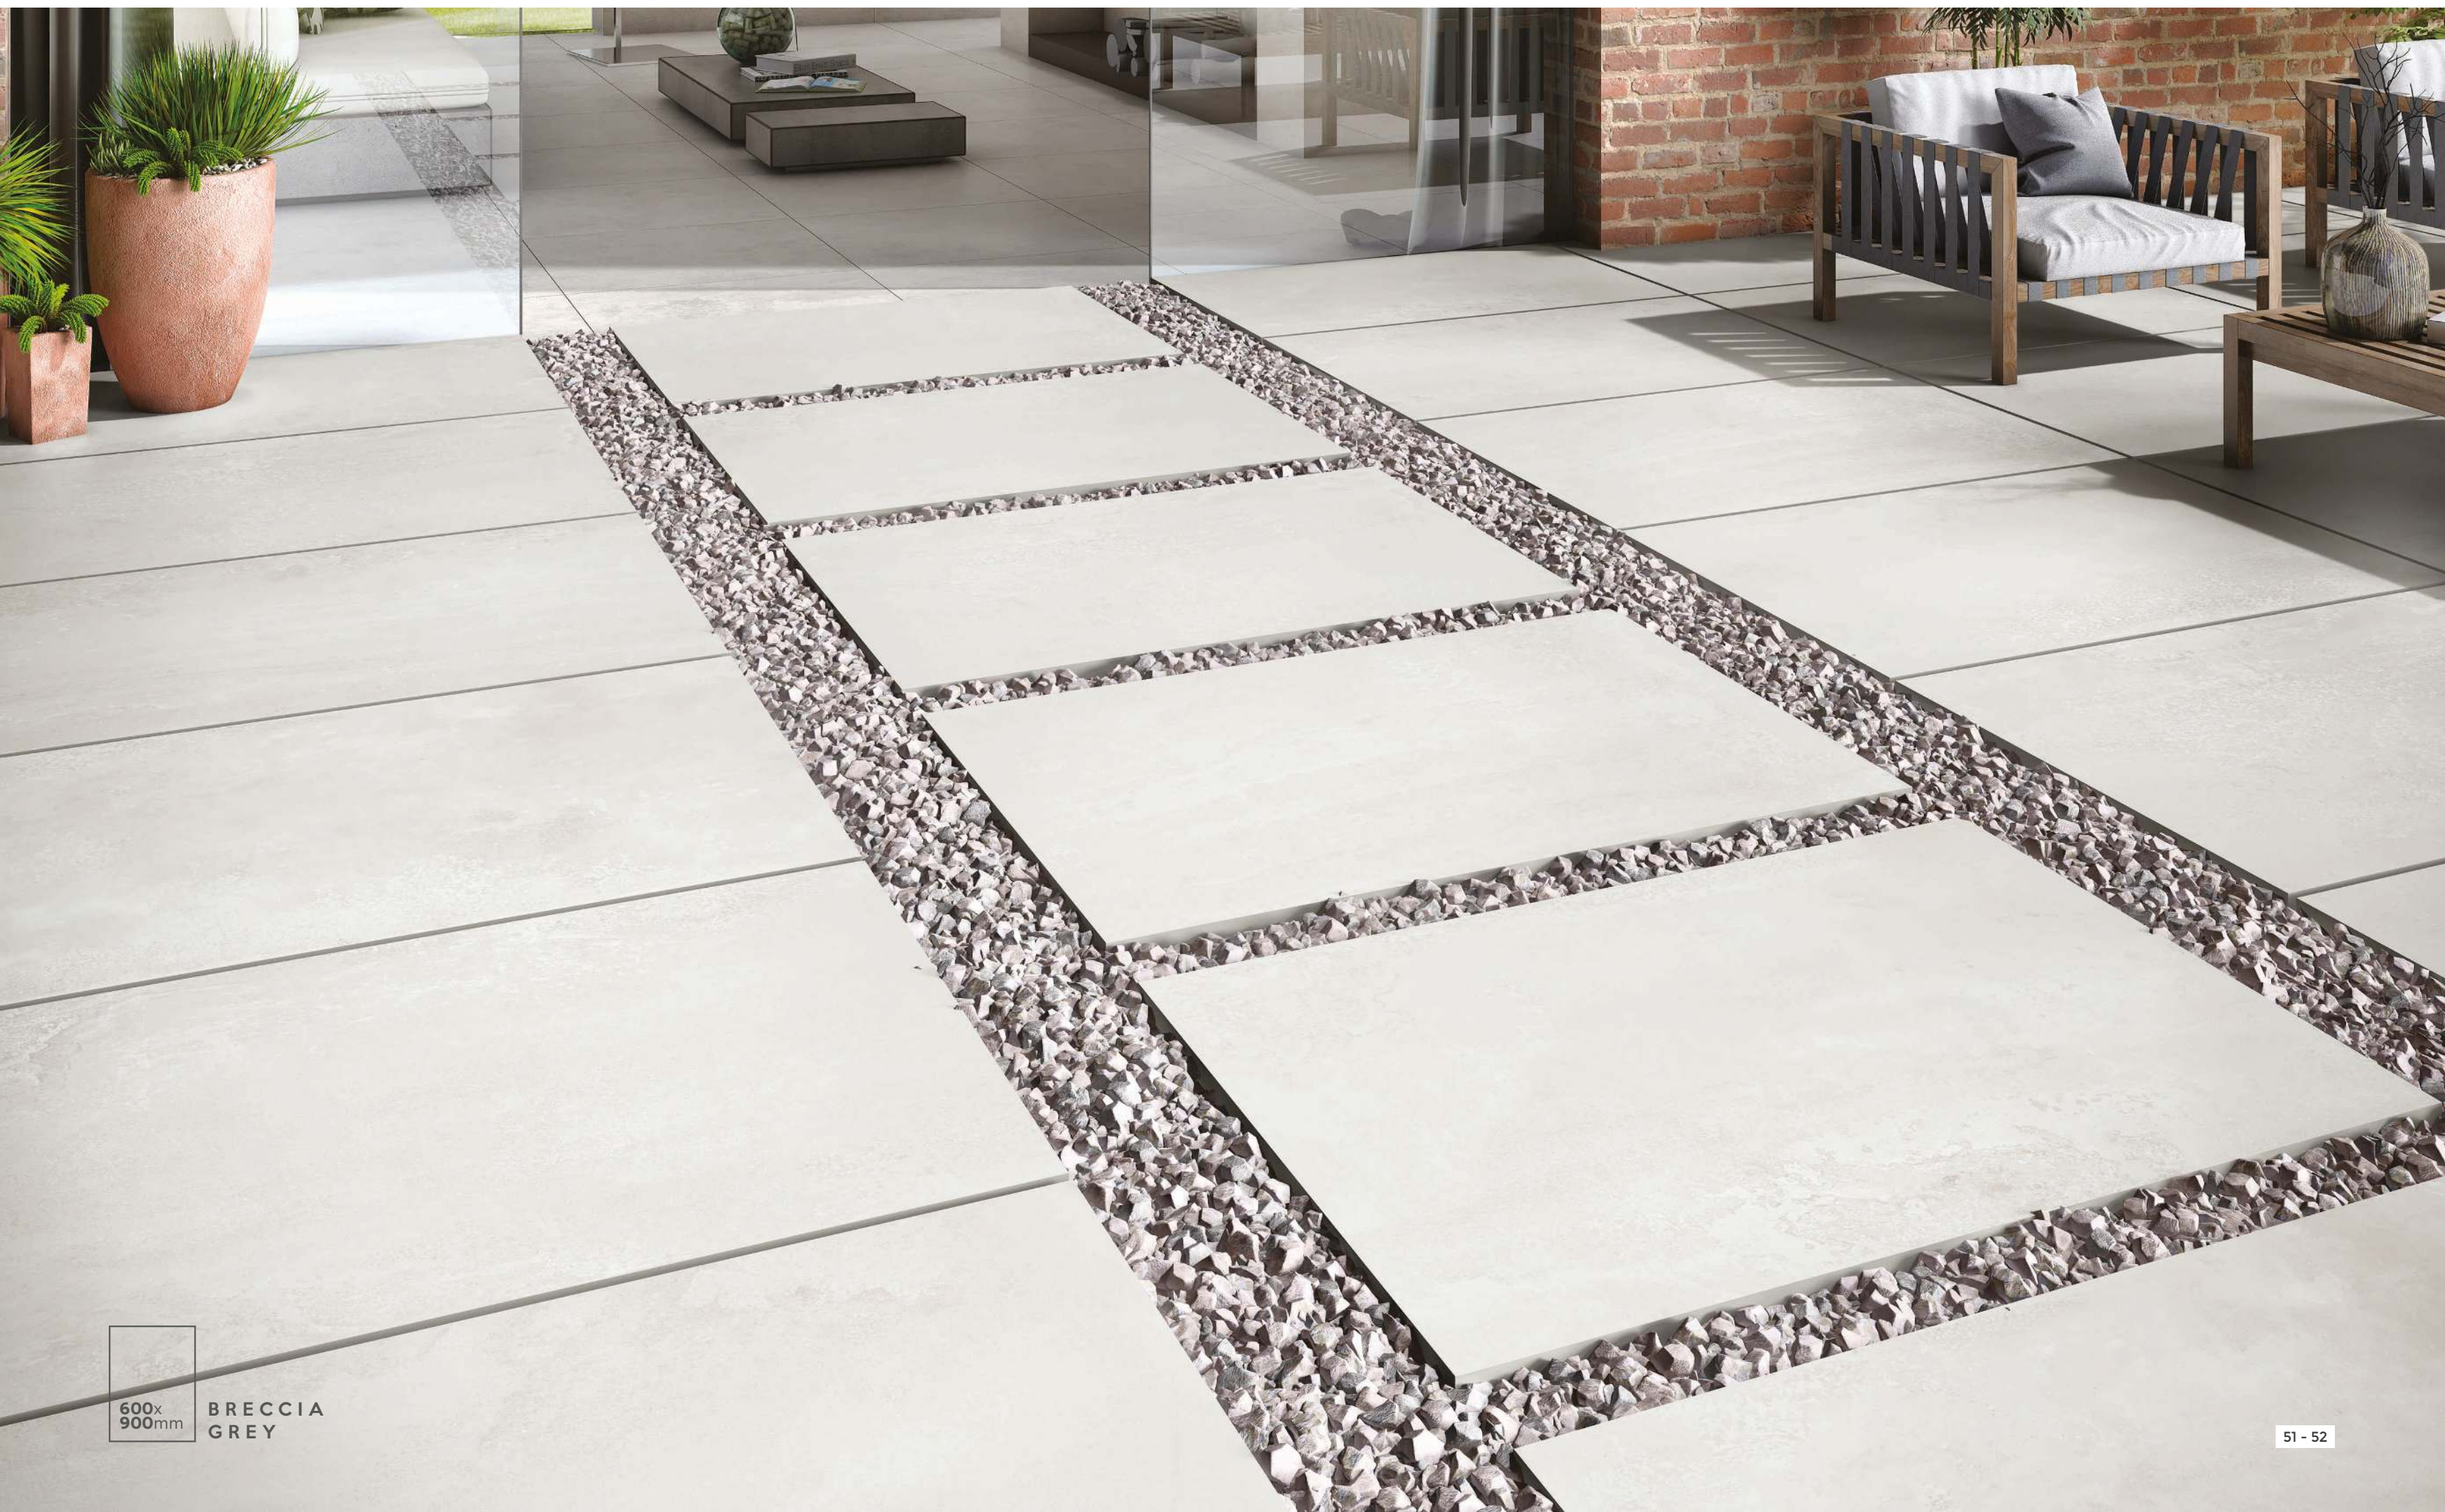

BRECCIA CREMA —

10 Random

BRECCIA GREY —

20mm | OUTDOOR PORCELAIN TILES

600X600mm | 60X60cm | 600X900mm | 60X90cm

600X1200mm | 60X120cm

600x
900mm
**BRECCIA
GREY**

COLORS AVAILABLE IN THIS SERIES