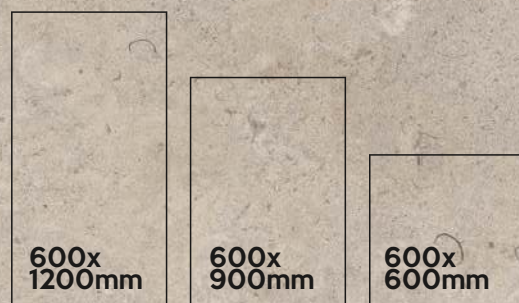

COLORS AVAILABLE IN THIS SERIES

DESERT
Series

AVAILABLE SIZE IN :