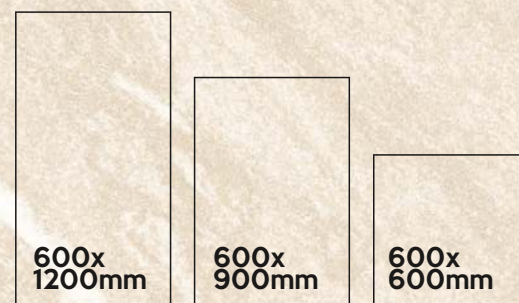

R11

20MM

OUTDOOR PORCELAIN TILES